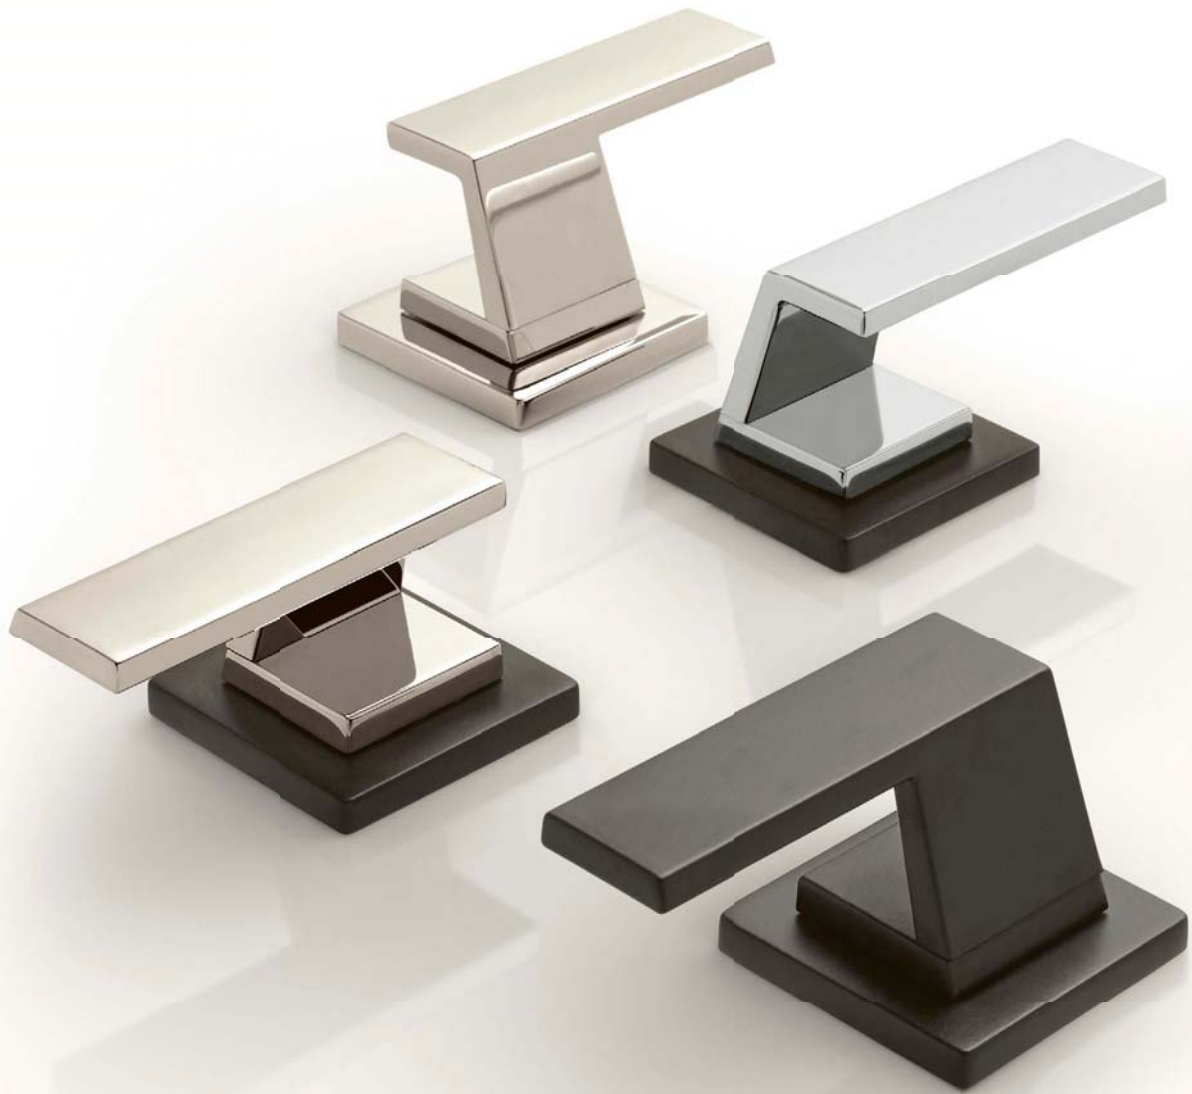

Faucet Handles