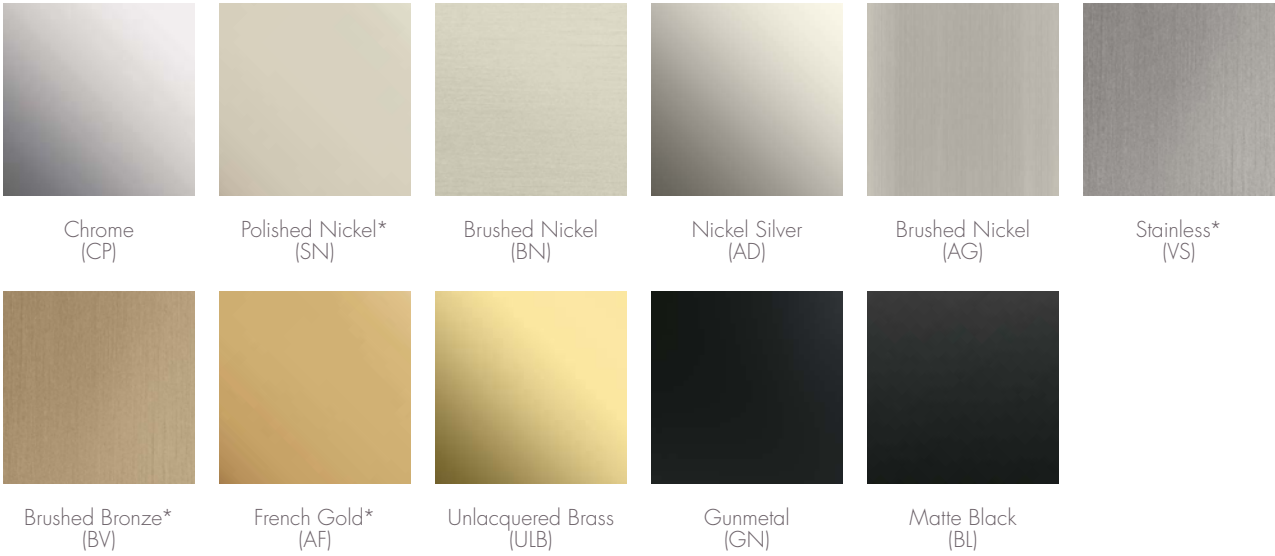

JUXTAPOSE® COLLECTION WITH
MULTIERE® KITCHEN SINK BY MICK DE GIULIO

FOR TOWN KITCHEN FAUCET
WITH MULTIERE® KITCHEN SINK BY MICK DE GIULIO

FINISHES

Offered in a range of artisan-inspired hues, the KALLISTA® portfolio of finishes instantly transforms faucets and accessories into stunning, one-of-a-kind showpieces. Created in complex layers to allow the color to penetrate the metal, each finish is crafted to elevate the feel of a space with a touchable quality and dramatic aesthetic. From living and powder-coated to physical vapor deposition (PVD) and beyond, KALLISTA will bring each and every finish into your environment . . . beautifully.

*PVD Finish

PVD FINISHES

The KALLISTA finish repertoire expanded to incorporate PVD, a coating technique which bonds the finish to ensure durability and color integrity while resisting scratching, tarnishing, and corrosion.