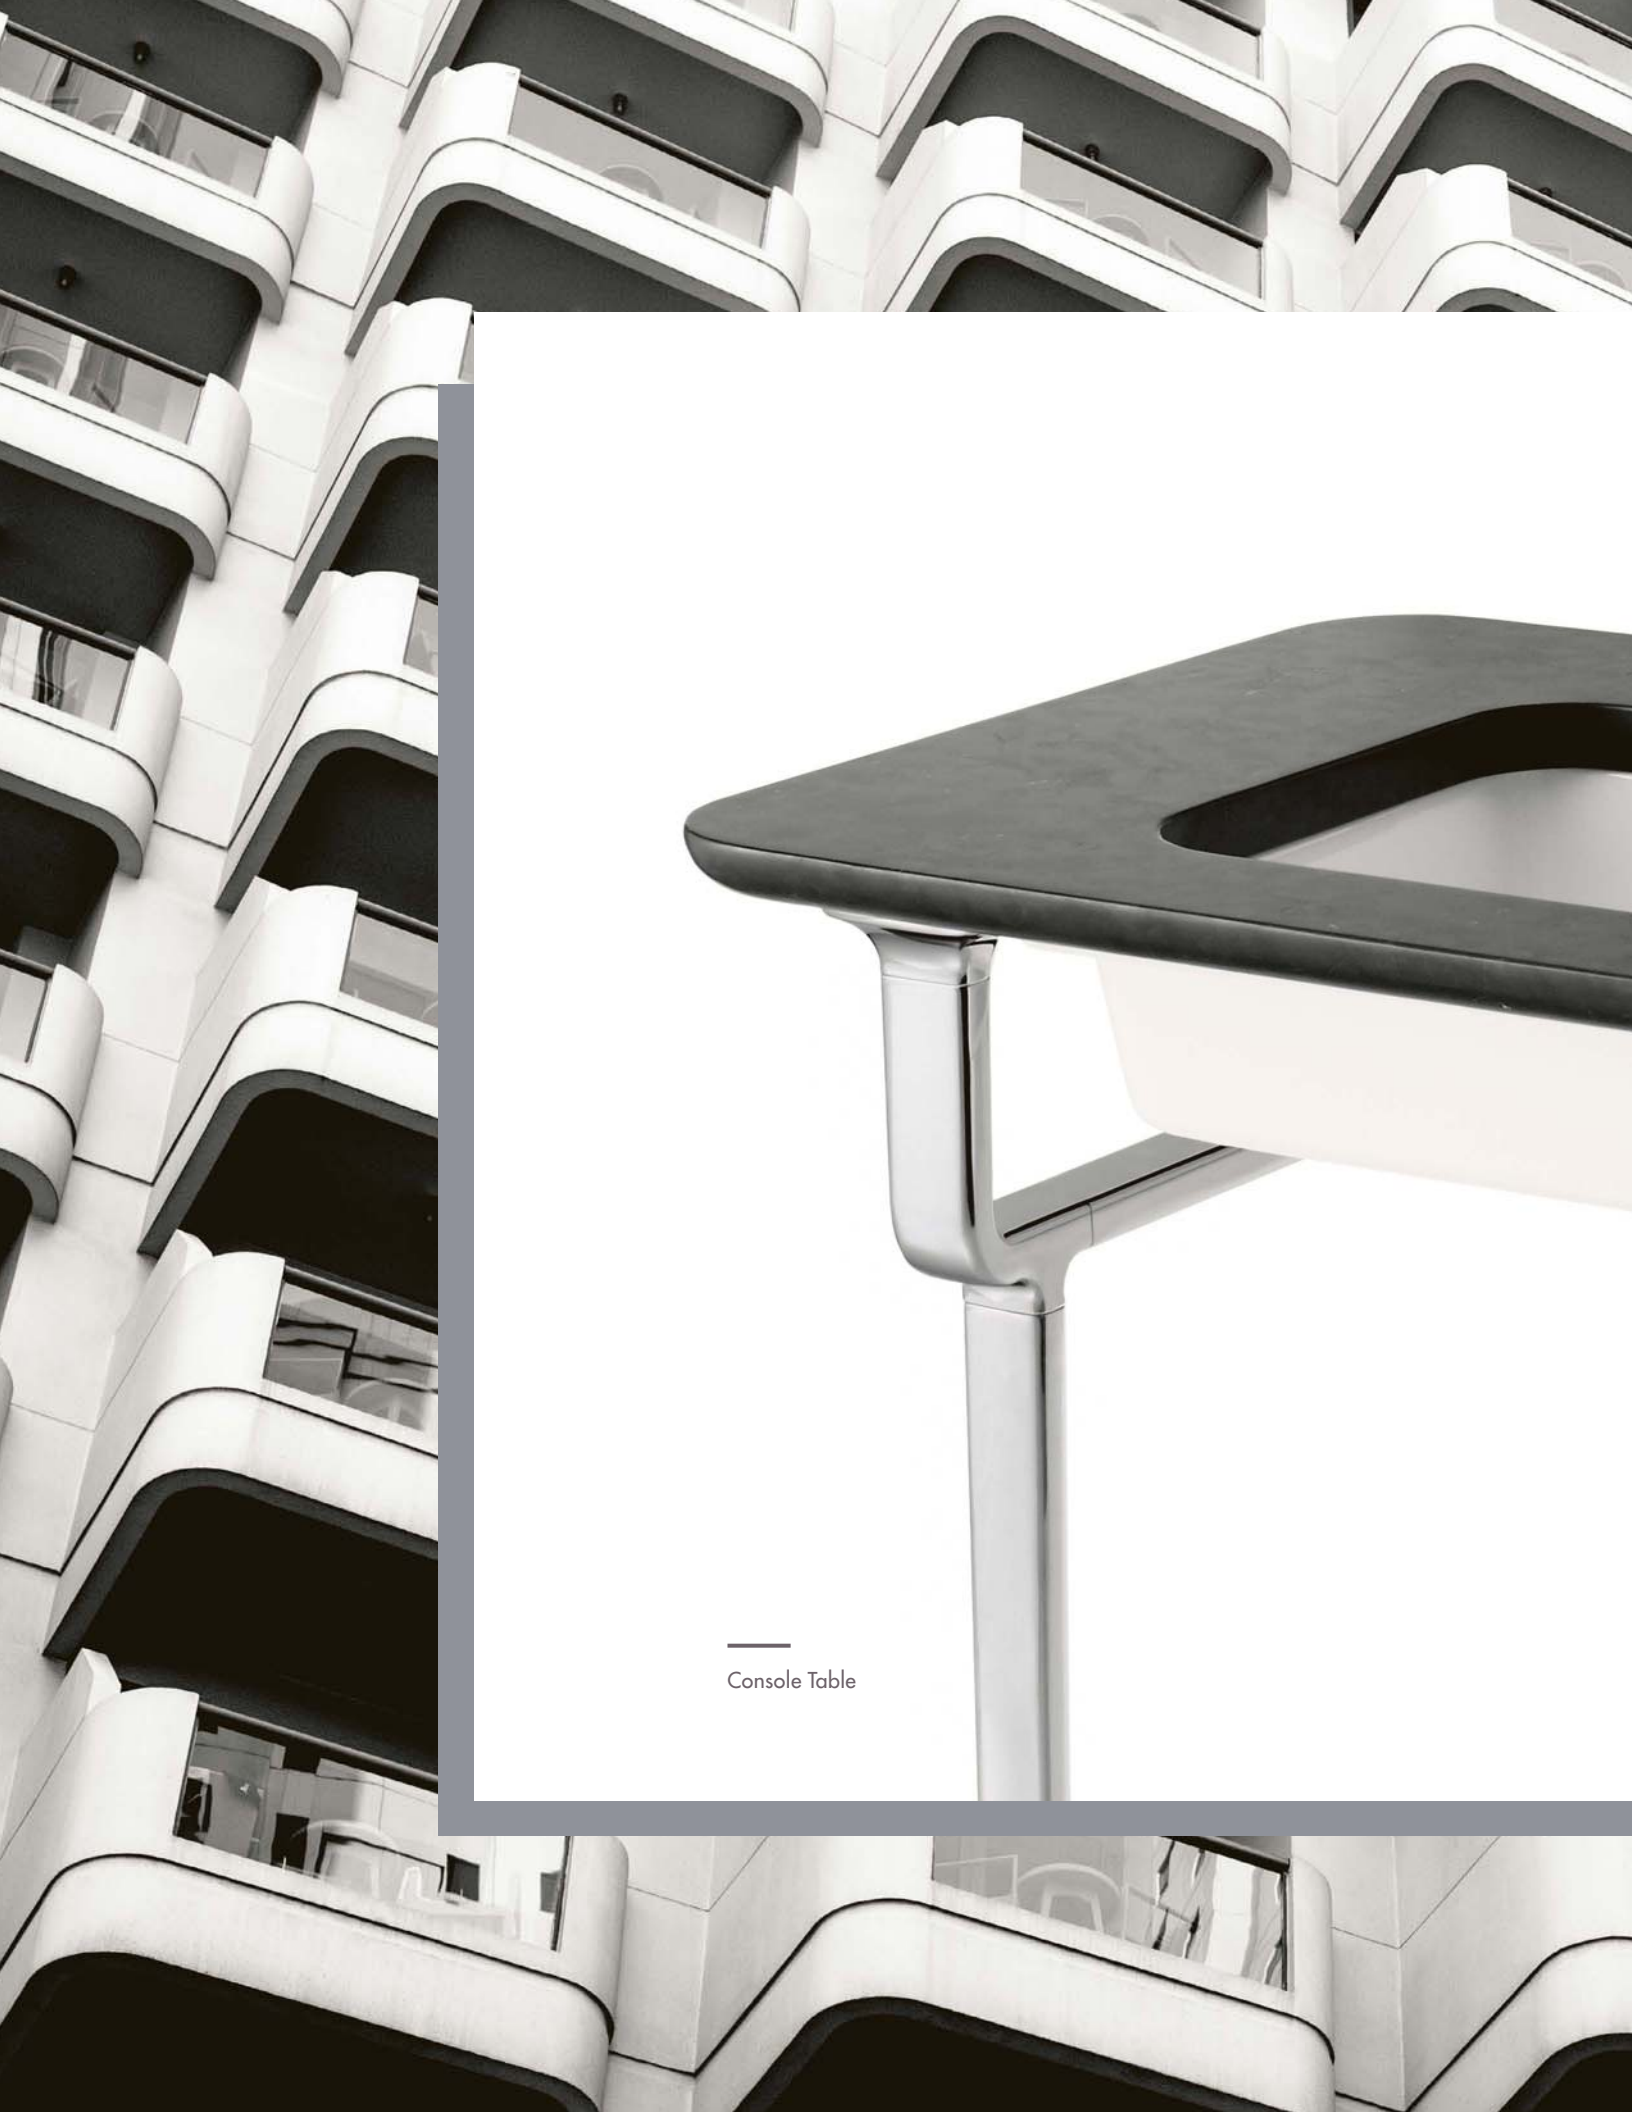

Sink Faucet

PER SE® COLLECTION BY KALLISTA

—
Showerheads

The modern forms are sleek, employing minimalist detail and chic couture-inspired styling.

—
Sink Faucet

—
Console Table

FOR TOWN

A COLLECTION BY KALLISTA